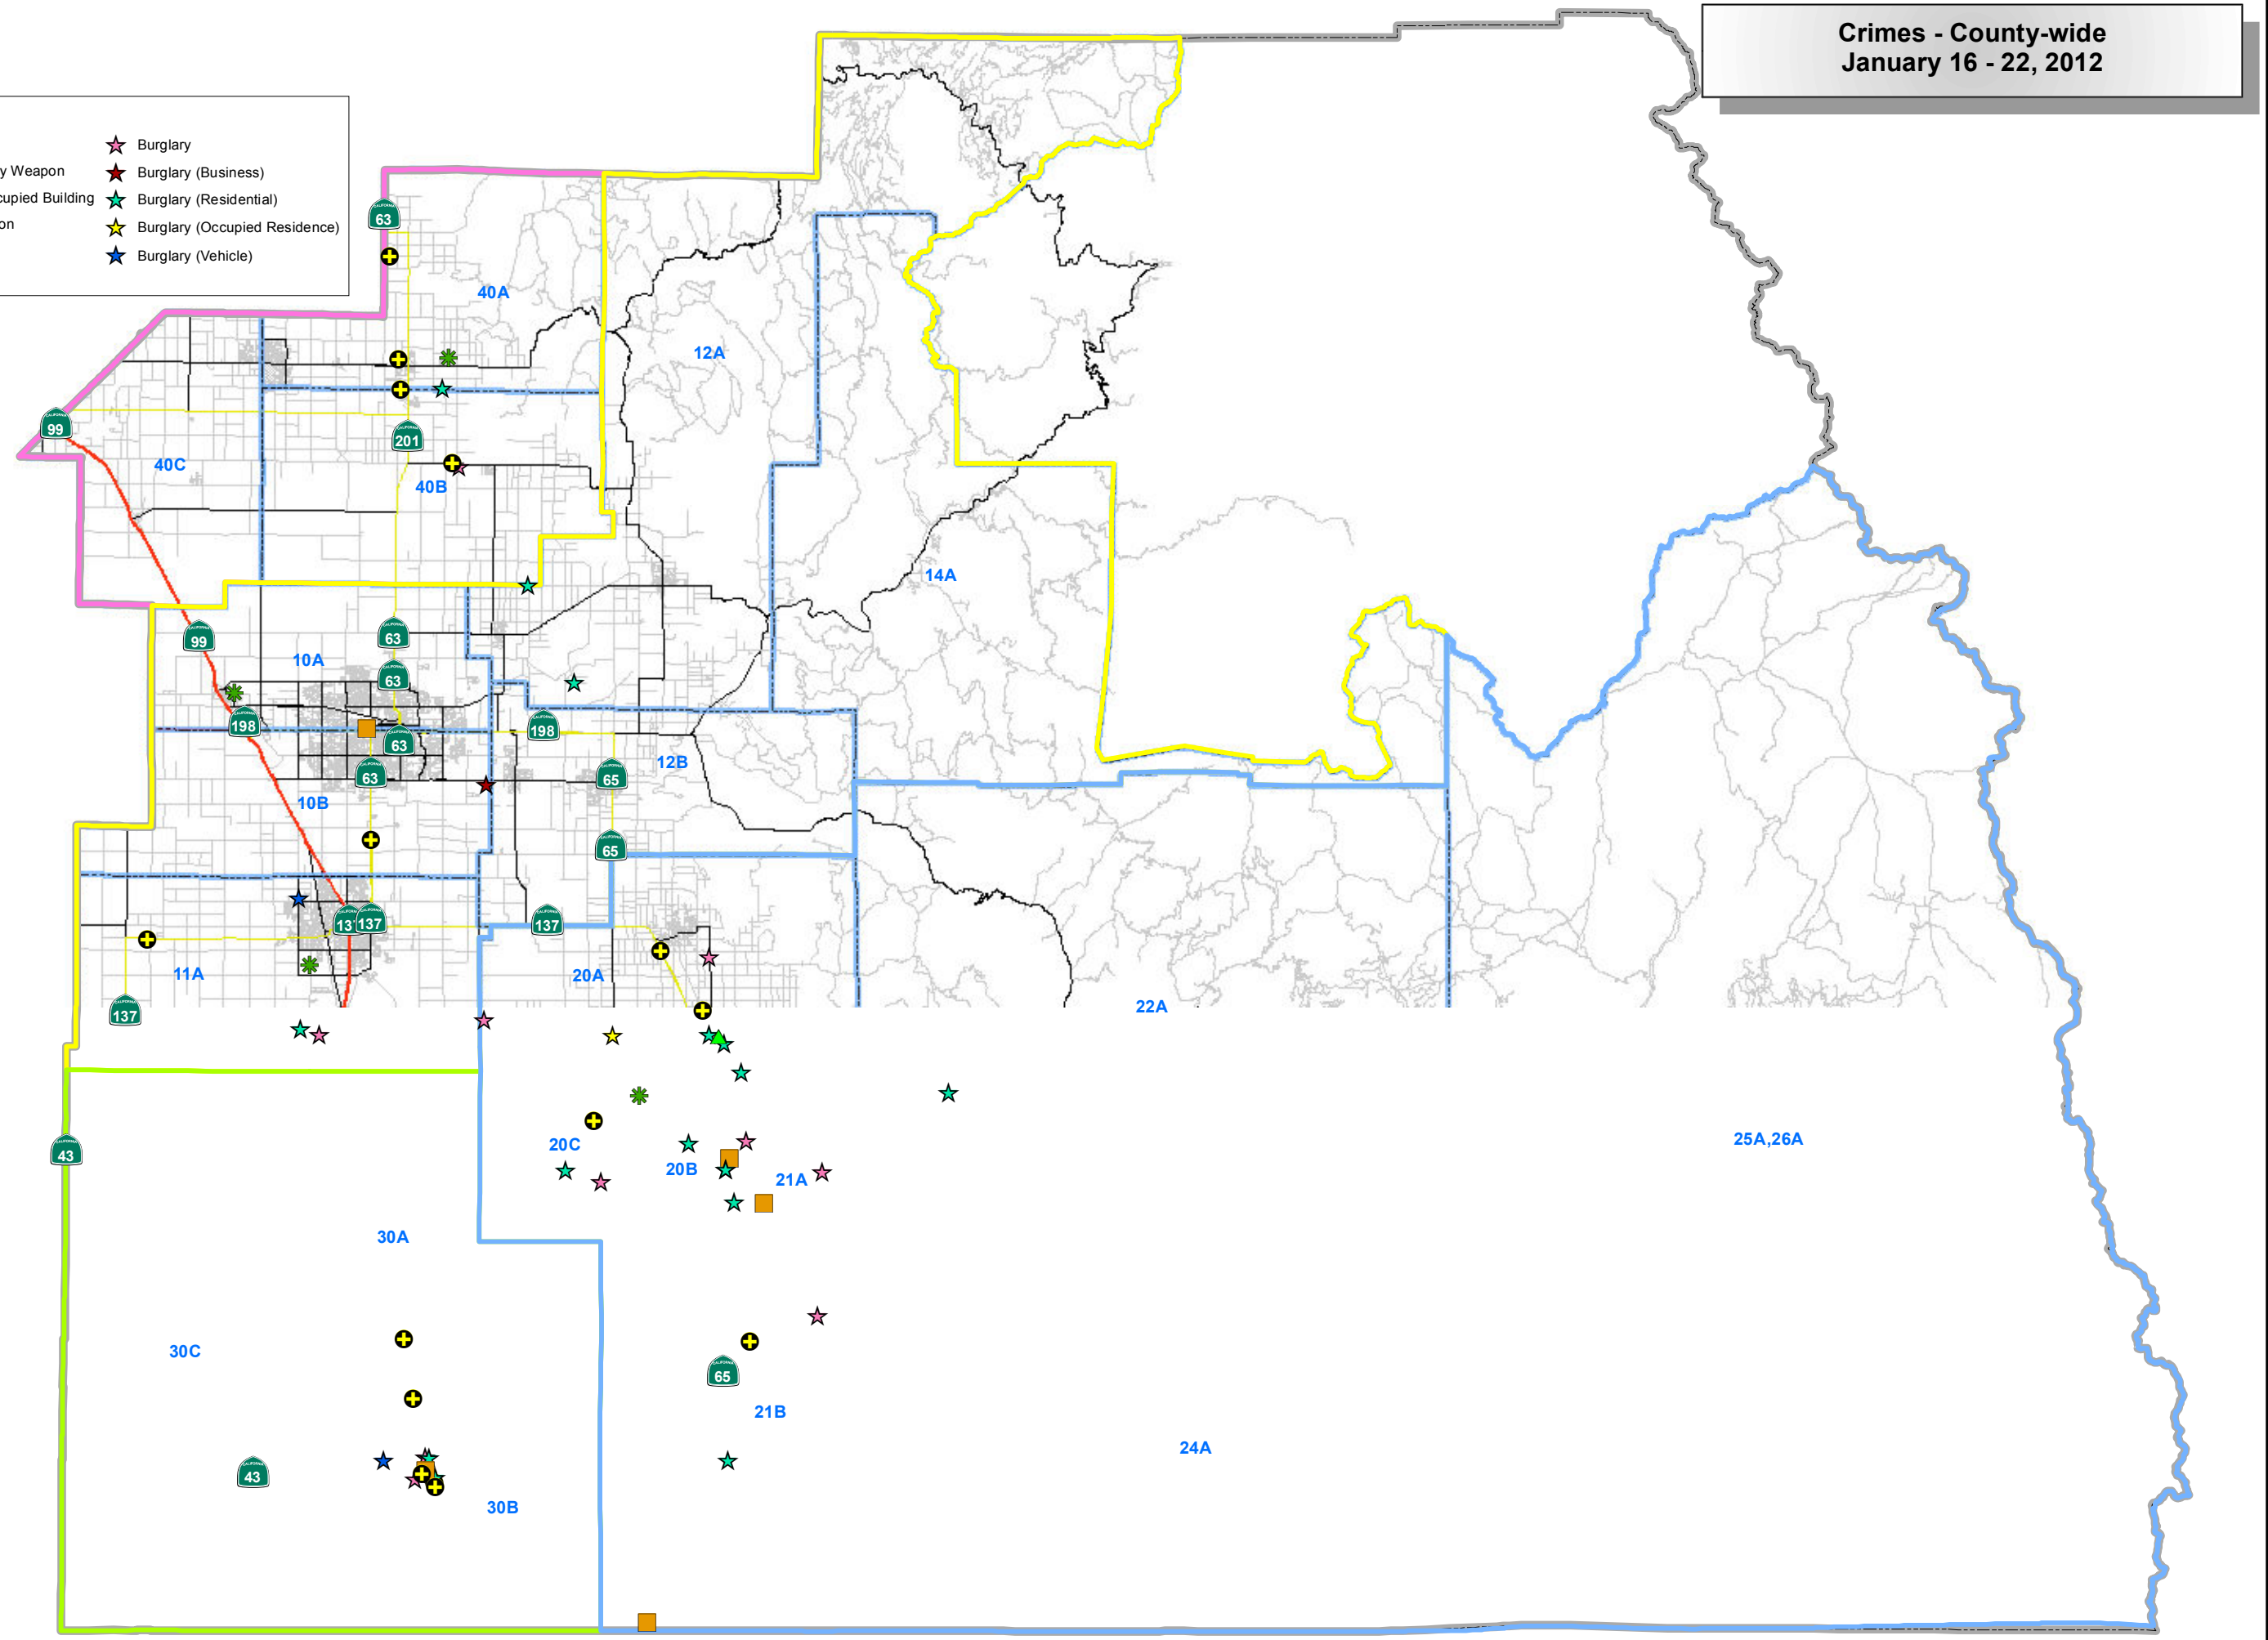

Crimes - County-wide
January 16 - 22, 2012

Legend

Headquarters	Robbery	Burglary
Orosi	Assault with a Deadly Weapon	Burglary (Business)
Pixley	Shooting into an Occupied Building	Burglary (Residential)
Porterville	Brandishing a Weapon	Burglary (Occupied Residence)
	Grand Theft	Burglary (Vehicle)
	Malicious Mischief	

Crimes - County-wide
January 2 - 8, 2012

Legend

Headquarters	Robbery	Burglary
Orosi	Assault with a Deadly Weapon	Burglary (Business)
Pixley	Shooting into an Occupied Building	Burglary (Residential)
Porterville	Brandishing a Weapon	Burglary (Occupied Residence)
	Grand Theft	Burglary (Vehicle)
	Malicious Mischief	